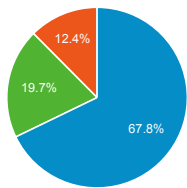

My Dashboard

Jan 1, 2014 - Mar 31, 2014

Visits

Avg. Visit Duration

Visits and Pages / Visit by Country ...

Country	Sessions	Pages / Session
Saudi Arabia	266,843	5.36
Jordan	7,852	1.64
Egypt	6,390	1.92
United States	4,285	4.14
United Arab Emirates	2,230	2.55
Algeria	1,891	1.53
United Kingdom	1,838	3.55
Palestine	1,473	1.39
Morocco	1,374	1.73
Iraq	1,122	1.52

Visits by Traffic Type

organic direct referral

Visits and Pageviews by Mobile (Including Tablet)

Mobile (Including Tablet)	Sessions	Pageviews
No	189,813	1,030,909
Yes	119,087	499,454

Pageviews by Page

Page	Pageviews
/Arabic/e-services/Pages/Payment-Orders-Inquiry.aspx	267,874
/Arabic/Pages/Home.aspx	175,089
/Arabic/e-services/Pages/expensesinquiry.aspx	112,404
/Arabic/e-services/Pages/Courses-and>Returns-Inquiry.aspx	95,244
/Arabic/e-services/Pages/default.aspx	65,033
/Arabic/e-services/Pages/Serviceagreement.aspx?URL=/Arabic/e-services/Pages/Payment-Orders-Inquiry.aspx	58,284
/Arabic/e-services/Pages/Serviceagreement.aspx?URL=/Arabic/e-services/Pages/Courses-and>Returns-Inquiry.aspx	42,101
/Arabic/e-services/Pages/returnsinquiry splash.aspx	39,002
/Arabic/e-services/Pages/TreatmentsFollowup.aspx	37,287
/arabic/e-services/Pages/default.aspx	32,543