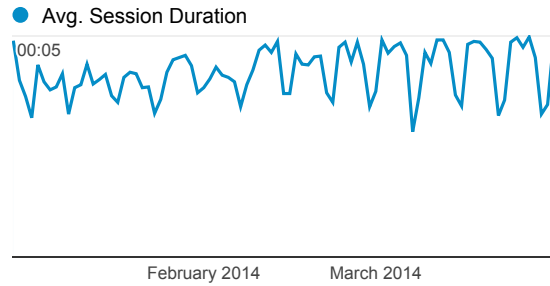

My Dashboard

Jan 1, 2014 - Mar 31, 2014

Visits

Avg. Visit Duration

Visits and Pages / Visit by Country ...

Country	Sessions	Pages / Session
Saudi Arabia	266,843	5.36
Jordan	7,852	1.64
Egypt	6,390	1.92
United States	4,285	4.14
United Arab Emirates	2,230	2.55
Algeria	1,891	1.53
United Kingdom	1,838	3.55
Palestine	1,473	1.39
Morocco	1,374	1.73
Iraq	1,122	1.52

Visits by Traffic Type

organic direct referral

Visits and Pageviews by Mobile (Including Tablet)

Mobile (Including Tablet)	Sessions	Pageviews
No	189,813	1,030,909
Yes	119,087	499,454

Pageviews by Page

Page	Pageviews
/Arabic/e-services/Pages/Payment-Orders-Inquiry.aspx	267,874
/Arabic/Pages/Home.aspx	175,089
/Arabic/e-services/Pages/expensesinquiry.aspx	112,404
/Arabic/e-services/Pages/Courses-and>Returns-Inquiry.aspx	95,244
/Arabic/e-services/Pages/default.aspx	65,033
/Arabic/e-services/Pages/Serviceagreement.aspx?URL=/Arabic/e-services/Pages/Payment-Orders-Inquiry.aspx	58,284
/Arabic/e-services/Pages/Serviceagreement.aspx?URL=/Arabic/e-services/Pages/Courses-and>Returns-Inquiry.aspx	42,101
/Arabic/e-services/Pages/returnsinquiry splash.aspx	39,002
/Arabic/e-services/Pages/TreatmentsFollowup.aspx	37,287
/arabic/e-services/Pages/default.aspx	32,543