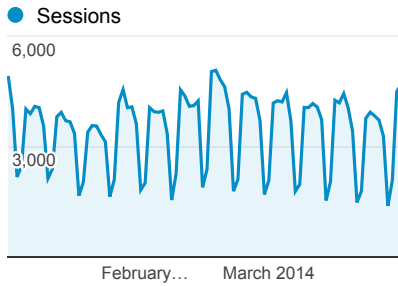

My Dashboard

Jan 1, 2014 - Mar 31, 2014

Visits

Avg. Visit Duration

Visits and Pages / Visit by Country ...

Country	Sessions	Pages / Session
Saudi Arabia	266,843	5.36
Jordan	7,852	1.64
Egypt	6,390	1.92
United States	4,285	4.14
United Arab Emirates	2,230	2.55
Algeria	1,891	1.53
United Kingdom	1,838	3.55
Palestine	1,473	1.39
Morocco	1,374	1.73
Iraq	1,122	1.52

Visits by Traffic Type

organic direct referral

Visits and Pageviews by Mobile (Including Tablet)

Mobile (Including Tablet)	Sessions	Pageviews
No	189,813	1,030,909
Yes	119,087	499,454

Pageviews by Page

Page	Pageviews
/Arabic/e-services/Pages/Payment-Orders-Inquiry.aspx	267,874
/Arabic/Pages/Home.aspx	175,089
/Arabic/e-services/Pages/expensesinquiry.aspx	112,404
/Arabic/e-services/Pages/Courses-and>Returns-Inquiry.aspx	95,244
/Arabic/e-services/Pages/default.aspx	65,033
/Arabic/e-services/Pages/Serviceagreement.aspx?URL=/Arabic/e-services/Pages/Payment-Orders-Inquiry.aspx	58,284
/Arabic/e-services/Pages/Serviceagreement.aspx?URL=/Arabic/e-services/Pages/Courses-and>Returns-Inquiry.aspx	42,101
/Arabic/e-services/Pages/returnsinquiry splash.aspx	39,002
/Arabic/e-services/Pages/TreatmentsFollowup.aspx	37,287
/arabic/e-services/Pages/default.aspx	32,543